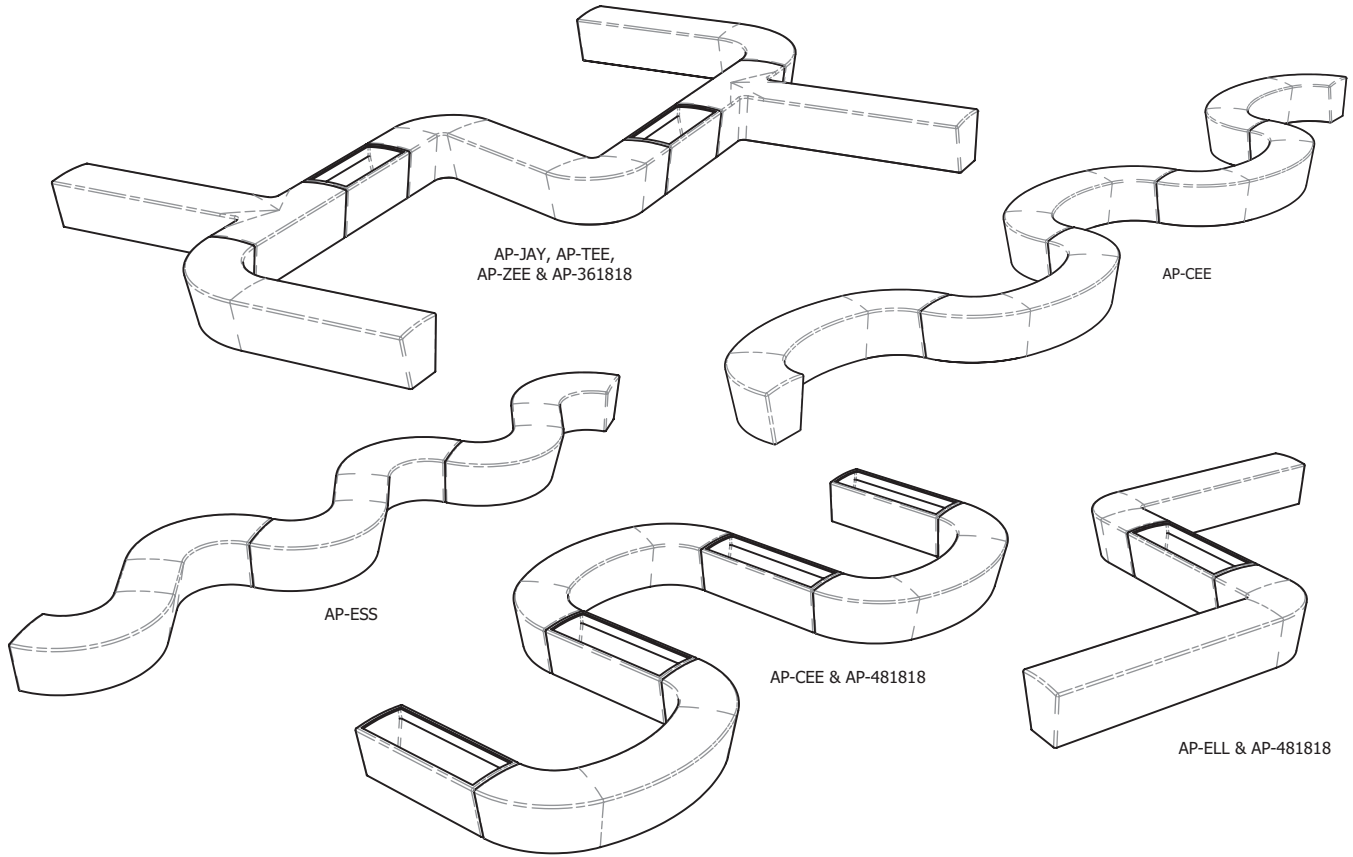

Alpha Collection - GFRC Benches and Planters

Part. No.	Description	Size	Weight
AP-CEE	Lightweight GFRC concrete letter "C" bench	96" x 36" x 18"	315
AP-EYE	Lightweight GFRC concrete letter "I" bench	96" x 18" x 18"	286
AP-JAY	Lightweight GFRC concrete letter "J" bench	96" x 36" x 18"	300
AP-ELL	Lightweight GFRC concrete letter "L" bench	96" x 36" x 18"	325
AP-ESS	Lightweight GFRC concrete letter "S" bench	96" x 36" x 18"	312
AP-TEE	Lightweight GFRC concrete letter "T" bench	96" x 48" x 18"	365
AP-EXX	Lightweight GFRC concrete letter "X" bench	96" x 57" x 18"	468
AP-ZEE	Lightweight GFRC concrete letter "Z" bench	96" x 36" x 18"	365
AP-241818	Lightweight GFRC concrete 24" Alpha planter	24" x 18" x 18"	92
AP-361818	Lightweight GFRC concrete 36" Alpha planter	36" x 18" x 18"	118
AP-481818	Lightweight GFRC concrete 48" Alpha planter	48" x 18" x 18"	143
AP-601818	Lightweight GFRC concrete 60" Alpha planter	60" x 18" x 18"	182
AP-721818	Lightweight GFRC concrete 72" Alpha planter	72" x 18" x 18"	208
AP-961818	Lightweight GFRC concrete 96" Alpha planter	96" x 18" x 18"	275
AP-24	Lightweight GFRC concrete 24" Alpha Straight bench	24" x 18" x 18"	93
AP-48	Lightweight GFRC concrete 48" Alpha Straight bench	48" x 18" x 18"	155
AP-72	Lightweight GFRC concrete 72" Alpha Straight bench	72" x 18" x 18"	218
AP-1845	Lightweight GFRC concrete 18" x 45° Alpha angle bench	25" x 25" x 18"	135
AP-1890	Lightweight GFRC concrete 18" x 90° Alpha right angle bench	36" x 36" x 18"	160

Alpha Collection - GFRC Benches and Planters

Sample Configurations

Note: All letter benches are 96" long. Benches are available with hidden internal or exterior anchor brackets - see product drawings for details. Products are treated with medium duty sealant. Planters will be delivered with drain holes unless otherwise specified. Optional skate deterrents to be installed in the field.