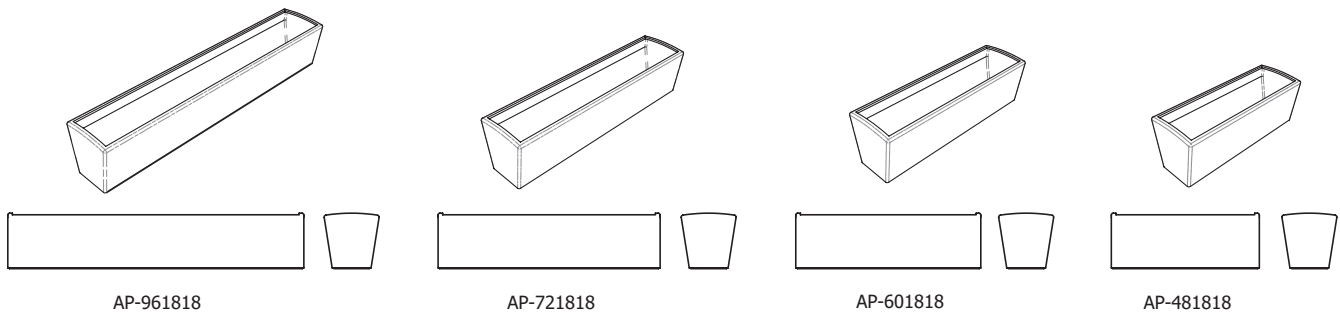

Alpha Collection

Modular lightweight GFRC benches with integrated planters

Materials: **Lightweight GFRC concrete**

 **Tournesol** SITEWORKS
Successful sites start here™

A whimsical, yet extremely practical collection of modular lightweight concrete benches and accessories loosely based on letters of the alphabet. With eight letter shapes, this modern backless modular seating is only limited by your imagination. Available with integrated matching Alpha planters in many GFRC colors with two popular textures.

Alpha Collection - GFRC Benches and Planters

Part. No.	Description	Size	Weight
AP-CEE	Lightweight GFRC concrete letter "C" bench	96" x 36" x 18"	315
AP-EYE	Lightweight GFRC concrete letter "I" bench	96" x 18" x 18"	286
AP-JAY	Lightweight GFRC concrete letter "J" bench	96" x 36" x 18"	300
AP-ELL	Lightweight GFRC concrete letter "L" bench	96" x 36" x 18"	325
AP-ESS	Lightweight GFRC concrete letter "S" bench	96" x 36" x 18"	312
AP-TEE	Lightweight GFRC concrete letter "T" bench	96" x 48" x 18"	365
AP-EXX	Lightweight GFRC concrete letter "X" bench	96" x 57" x 18"	468
AP-ZEE	Lightweight GFRC concrete letter "Z" bench	96" x 36" x 18"	365
AP-241818	Lightweight GFRC concrete 24" Alpha planter	24" x 18" x 18"	92
AP-361818	Lightweight GFRC concrete 36" Alpha planter	36" x 18" x 18"	118
AP-481818	Lightweight GFRC concrete 48" Alpha planter	48" x 18" x 18"	143
AP-601818	Lightweight GFRC concrete 60" Alpha planter	60" x 18" x 18"	182
AP-721818	Lightweight GFRC concrete 72" Alpha planter	72" x 18" x 18"	208
AP-961818	Lightweight GFRC concrete 96" Alpha planter	96" x 18" x 18"	275
AP-24	Lightweight GFRC concrete 24" Alpha Straight bench	24" x 18" x 18"	93
AP-48	Lightweight GFRC concrete 48" Alpha Straight bench	48" x 18" x 18"	155
AP-72	Lightweight GFRC concrete 72" Alpha Straight bench	72" x 18" x 18"	218
AP-1845	Lightweight GFRC concrete 18" x 45° Alpha angle bench	25" x 25" x 18"	135
AP-1890	Lightweight GFRC concrete 18" x 90° Alpha right angle bench	36" x 36" x 18"	160