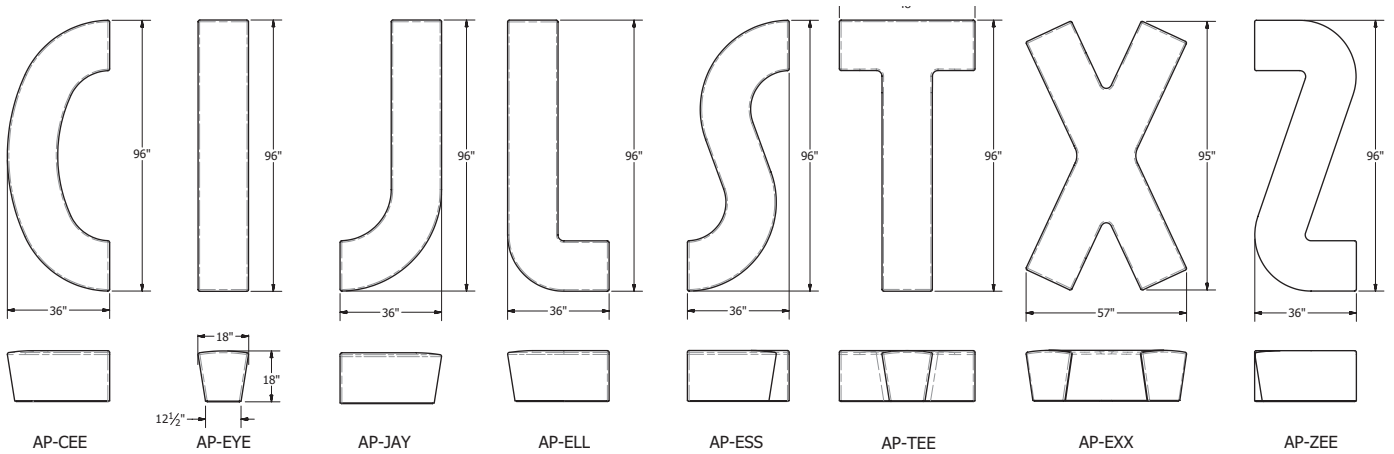

Alpha Collection - GFRC Benches and Planters

Part. No.	Description	Size	Weight
AP-CEE	Lightweight GFRC concrete letter "C" bench	96" x 36" x 18"	315
AP-EYE	Lightweight GFRC concrete letter "I" bench	96" x 18" x 18"	286
AP-JAY	Lightweight GFRC concrete letter "J" bench	96" x 36" x 18"	300
AP-ELL	Lightweight GFRC concrete letter "L" bench	96" x 36" x 18"	325
AP-ESS	Lightweight GFRC concrete letter "S" bench	96" x 36" x 18"	312
AP-TEE	Lightweight GFRC concrete letter "T" bench	96" x 48" x 18"	365
AP-EXX	Lightweight GFRC concrete letter "X" bench	96" x 57" x 18"	468
AP-ZEE	Lightweight GFRC concrete letter "Z" bench	96" x 36" x 18"	365
AP-241818	Lightweight GFRC concrete 24" Alpha planter	24" x 18" x 18"	92
AP-361818	Lightweight GFRC concrete 36" Alpha planter	36" x 18" x 18"	118
AP-481818	Lightweight GFRC concrete 48" Alpha planter	48" x 18" x 18"	143
AP-601818	Lightweight GFRC concrete 60" Alpha planter	60" x 18" x 18"	182
AP-721818	Lightweight GFRC concrete 72" Alpha planter	72" x 18" x 18"	208
AP-961818	Lightweight GFRC concrete 96" Alpha planter	96" x 18" x 18"	275
AP-24	Lightweight GFRC concrete 24" Alpha Straight bench	24" x 18" x 18"	93
AP-48	Lightweight GFRC concrete 48" Alpha Straight bench	48" x 18" x 18"	155
AP-72	Lightweight GFRC concrete 72" Alpha Straight bench	72" x 18" x 18"	218
AP-1845	Lightweight GFRC concrete 18" x 45° Alpha angle bench	25" x 25" x 18"	135
AP-1890	Lightweight GFRC concrete 18" x 90° Alpha right angle bench	36" x 36" x 18"	160

Alpha Collection - GFRC Benches and Planters

Sample Configurations

Note: All letter benches are 96" long. Benches are available with hidden internal or exterior anchor brackets - see product drawings for details. Products are treated with medium duty sealant. Planters will be delivered with drain holes unless otherwise specified. Optional skate deterrents to be installed in the field.